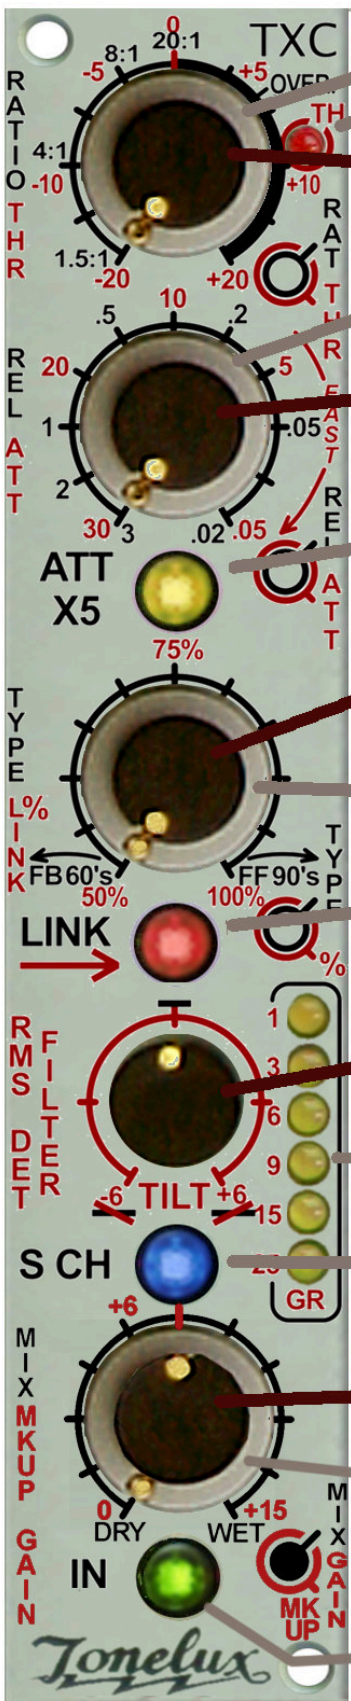

The new TXCa with GAIN MAKEUP that works along with the Auto-makeup internal gain control for up to 15 extra dB of gain.

Over Compression compresses beyond INF:1 for negative gain effects

GO TO [www.tonelux.com/TXC.html](http://www.tonelux.com/TXC.html)  
FOR MORE DETAIL

**THRESH** -20 to +20

Thresh LED

**RATIO** 1.5:1 to inf to OVER Comp

**ATTACK** .05 to 30ms & .25 to 150

**RELEASE** .1 to 3 sec

**ATTACK X5** attack rate X5  
125 to 450 ms

**FeedBack/FeedForward mix**  
1960s ————— 1990s

**LINK %** 50 to 100% to the unit RIGHT

**LINK SWITCH** Enable Link to the Unit to the right

**TILT EQ for Detector** Same as MP1a

**Gain Reduction** 6 led GR

**EXT Side Chain** EXT SC, tilt still in

**INPUT/COMP mix** SideChain & Parallel mix